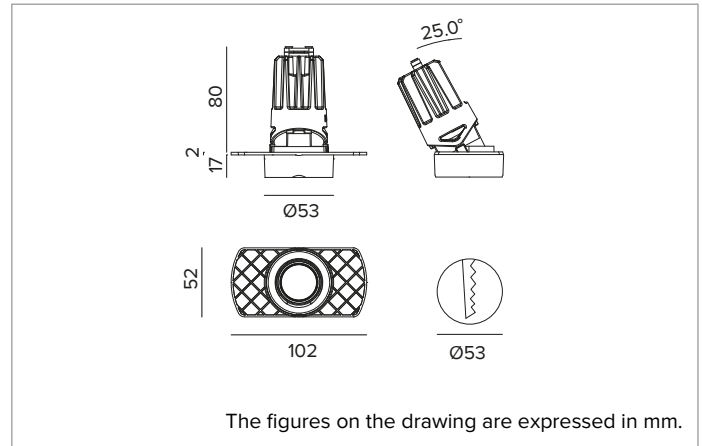

SOURCE

High efficiency Chip on Board LED Ra90. Ra80 on request.

Energy efficiency class: F

Nominal power: 9,5W

Nominal flux: 871lm

Colour rendering index: 90

Rf: 92

Rg: 99

CCT nominal: 2700K

Lifetime (L80/B10): >50000h tq +25°C

ILLUMINOTECHNICAL CHARACTERISTICS

SP Version - a moulded white plastic optical holder with metallised polycarbonate precision optics, a holographic diffusion filter and a black silicone cut off ring. UGR<19 (EN 12464-1).

Optic: REFLECTOR

Beam angles: SP

Optical efficiency: 77%

Fixture flux: 672lm

Luminous efficacy: 61lm/W

Photobiological safety: Compliant with RG1 low risk group

MECHANICAL CHARACTERISTICS

Moulded white plastic optic holder and die-cast aluminium heat sink in black color. White colour cover. The optical unit can be adjusted up to 30° on the vertical plane. Trimless version with a load-bearing element for installation and finishing in plasterboard.

Colour and finish: Plaster white

Weight: 0.26Kg

Version: TRIMLESS

Degree of protection: IP20 for recessed part

Degree of protection: IP40 for exposed part

ELECTRICAL CHARACTERISTICS

Integrated electronic ON-OFF driver. Luminaire compliant with EN 60598-2-22 for power supply from a centralised emergency system CPSS (Central Power Supply System), not incorporated in the luminaire - high risk areas excluded. The default power and flux are 100% in AC and 100% in DC.

Fixture Power: 11W

Power supply: 220-240Vac 50/60Hz

Insulation Class: CLASS 2

Type of driver / Control: ON-OFF

Driver included: YES

Class F: YES

SAFE FLICKER: PstLM=<1 and SVM=<0.4 (IEC TR 61547-1 and IEC TR 63158), to ensure a more comfortable and safe light

Ambient temperature: 0°C / +25°C

INSTALLATION

Quick tool-free mounting system for false ceiling installation from 0.5 to 30mm.

NOTES

110-277Vac version available on request.

WARRANTY

5 years.

WARNING

Luminaire designed for disposal/recycling at end-of-life. Replaceable (LED only) light source by a professional. Replaceable control gear by a professional.

Due to the technological evolution of the electronic components, the data provided may be updated, and as such, confirmation must be requested during the order process.

Luminous flux and power supply have +/-10% tolerances with respect to the indicated value. tq +25°C (CIE 121).

We reserve the right to make technical changes.

Targetti Sankey S.r.l.
Via Pratese, 164
50145 Firenze - Italy
Tel: +39 055 37911
targetti.com
targetti@targetti.com

CCIAA Firenze
Share Capital:
€ 500.000,00
VAT N. (IT):
01537660480
R.E.A: FI-275656

TARGETTI